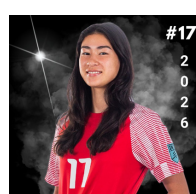

ISABELLA STOLBA
GPA: 3.7 | Height: 5'10
IG: @isabellastolba
Position: Midfield
Isabellastolba@icloud.com